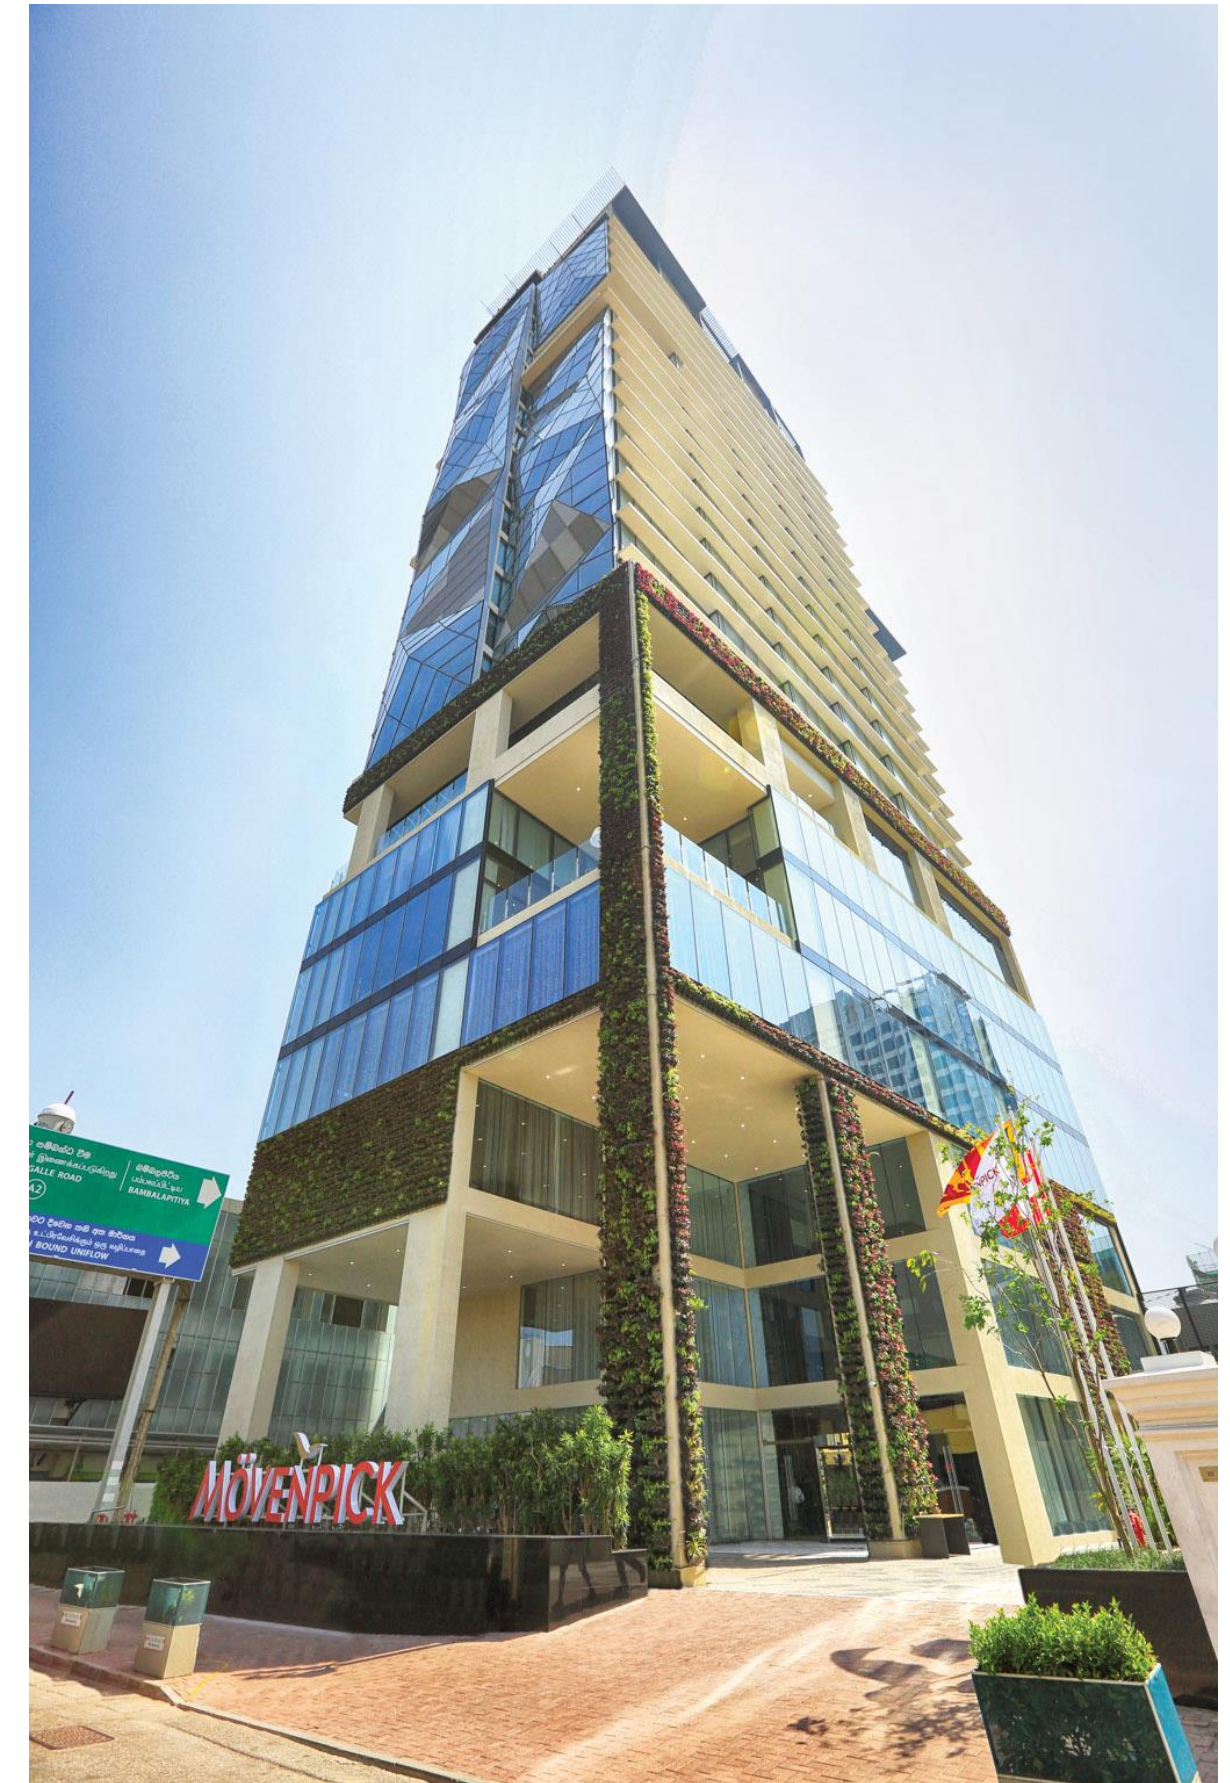

# Water Garden @ Sigiriya, Sri Lanka

Hotel Landscape | Union Resort & Spa | Client: Mr. Ajith Wijesekara

# Movenpick @ Kollupitiya, Sri Lanka

Hotel Landscape | Movenpick Hotels & Resorts | Client: Mr. Ashok Pathirage

State-of-the-art MOVENPICK CITY Hotel is located in the heart of the Colombo Metropolitan. Appropriate plants for vertical gardens were examined during the research. Since one side of the hotel is facing the sea, special attention was given to marine plants. For the rest which is surrounded by the land, we selected plants bearing flowers to enhance the aesthetic aspect.