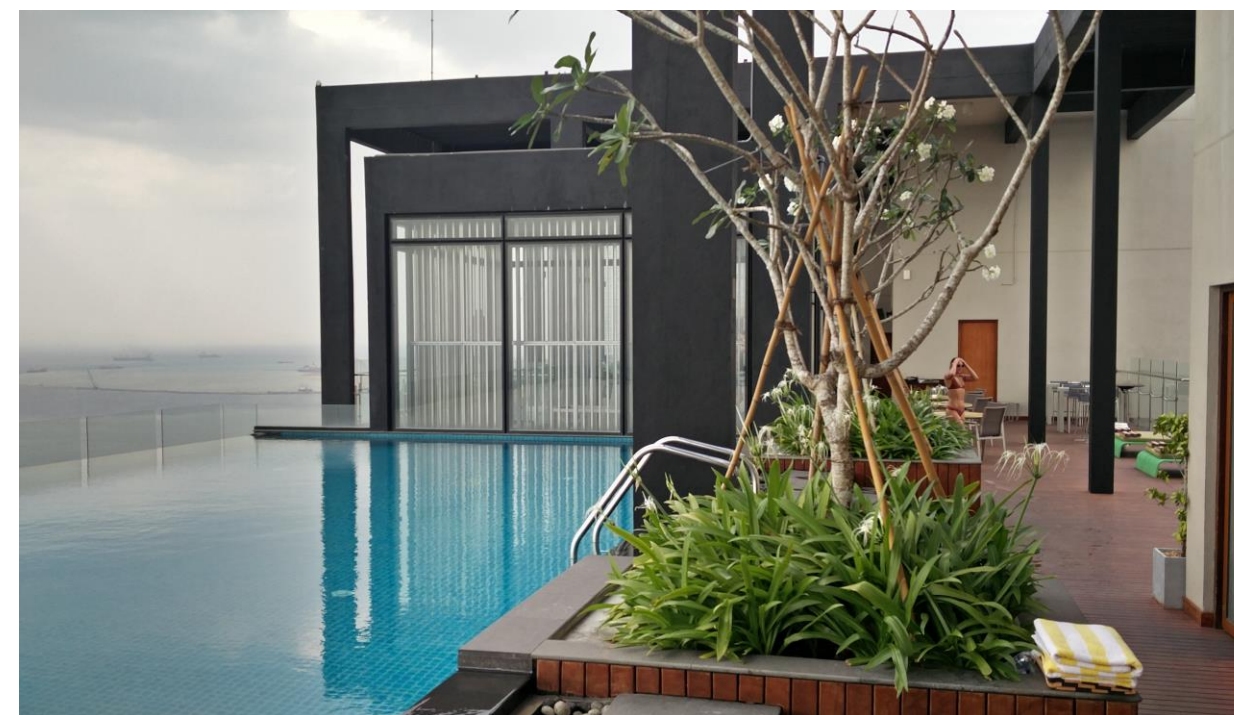

# The Blue Water @ Wadduwa, Sri Lanka

Hotel Landscape Renovation | Union Resort & Spa | Client: Mr. Ajith Wijesekara

The renowned Archt.Geoffrey Bawa's one of the main concepts of this design is borrowed landscaping. Due to the new constructions, the concept was disturbed and we did cover the concrete views using landscaping. Considering the privacy of the hotel users, we also created views more scenic while preserving the privacy at the same time. We also reorganized the courtyards and enhanced the landscape by using only the limited number of suitable trees.

# Water Garden @ Sigiriya, Sri Lanka

Hotel Landscape | Union Resort & Spa | Client: Mr. Ajith Wijesekara

# Movenpick @ Kollupitiya, Sri Lanka

Hotel Landscape | Movenpick Hotels & Resorts | Client: Mr. Ashok Pathirage

State-of-the-art MOVENPICK CITY Hotel is located in the heart of the Colombo Metropolitan. Appropriate plants for vertical gardens were examined during the research. Since one side of the hotel is facing the sea, special attention was given to marine plants. For the rest which is surrounded by the land, we selected plants bearing flowers to enhance the aesthetic aspect.